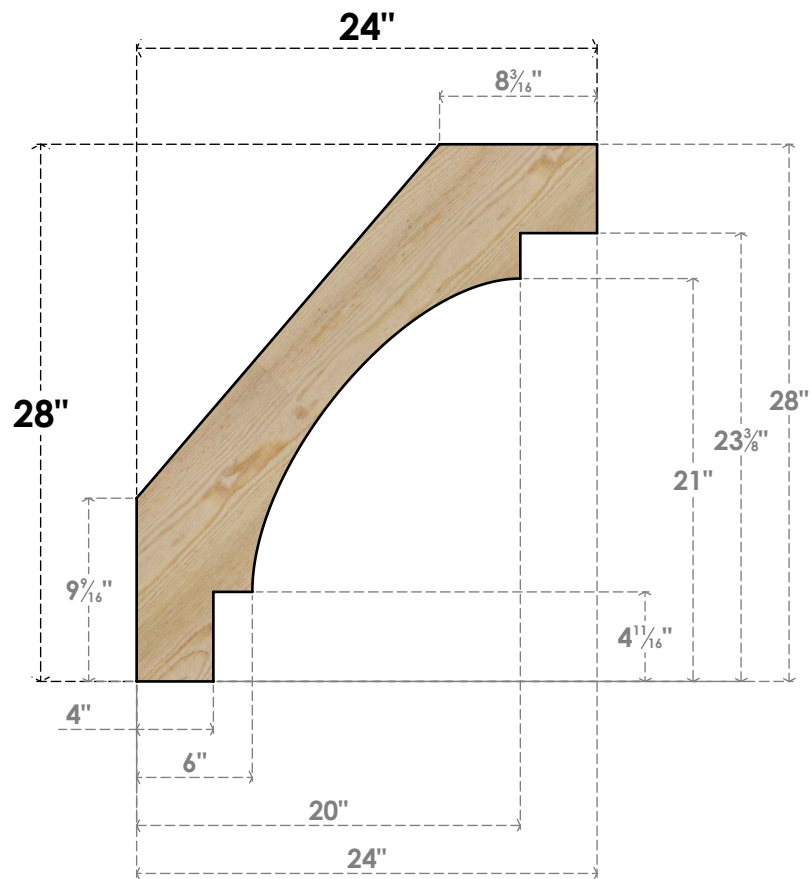

BRC06X24X28MRC00RDF

6"W X 24"D X 28"H MERCED ROUGH SAWN BRACE, DOUGLAS FIR

SIDE

FRONT

EKENA MILLWORK
 2300 WEST MAIN ST.
 CLARKSVILLE, TX 75426
 TOLL FREE: 866-607-0453
 WWW.EKENAMILLWORK.COM

NOTES

1. INSTALLATION TO BE COMPLETED IN ACCORDANCE WITH MANUFACTURER'S SPECIFICATIONS.
2. DRAWING MAY NOT BE TO SCALE
3. THIS DRAWING IS INTENDED FOR DESIGN AND PLANNING PURPOSES ONLY.
4. ALL INFORMATION CONTAINED HEREIN WAS CURRENT AT THE TIME OF DEVELOPMENT BUT MUST BE REVIEWED AND APPROVED BY THE PRODUCT MANUFACTURER TO BE CONSIDERED ACCURATE.
5. PRODUCTS ARE NOT KILN DRIED. THIS ITEM IS UNIQUE AND WILL CONTAIN THE NATURAL VARIATIONS THAT THE WOOD SPECIES OFFERS. THIS MAY RESULT IN VARIATIONS UP TO 1/4"